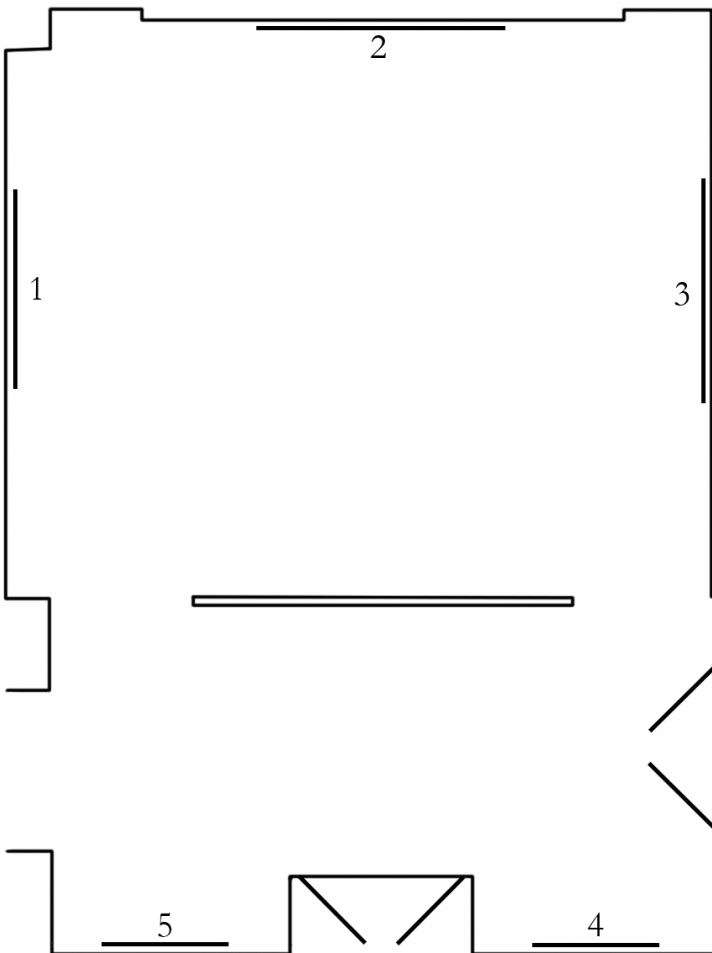

Madeline Ludwig-Leone

Clear Mirror

March 28 – April 6, 2024

Gallery 1, 1111 S Arroyo Pkwy

ArtCenter College of Design, Pasadena, CA

1. *Pleached Niche II (Under a Loggia)*
2024
oil on linen
58 x 58 in
2. *Green Projection*
2024
oil on linen
60 x 80 in
3. *Radicles*
2024
oil on linen
54 x 72 in
4. *Pleached Niche III (Moonlight)*
2024
oil on linen
40 x 50 in
5. *Light Round*
2023
oil on linen
40 x 50 in